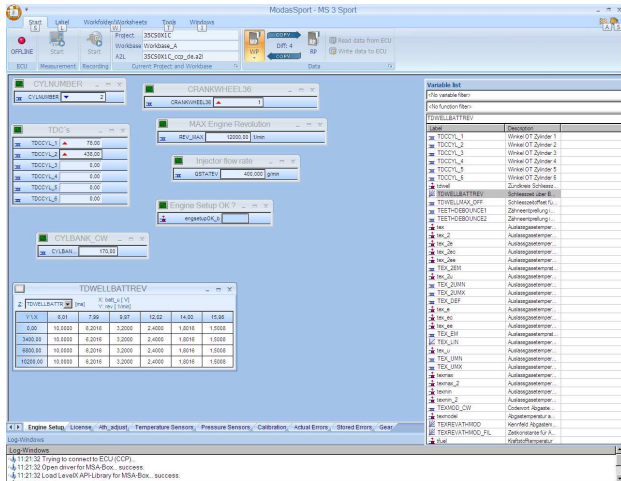

# Calibration Tool Modas Sport

► Calibration software tool for Bosch ECUs

Modas Sport is the calibration tool for Bosch Motorsport ECUs. It integrates a lot of meaningful features to manage our engine control units at the dyno and the racetrack.

## Application

Calibration tool for MS 3, MS 4.x, MS 5.x, MS 15, MS 3 Sport, MS 4 Sport, MS 15 Sport

Visualization, processing and management of calibration, measurement and documentation data

### Measuring system

Numeric data visualization

Bitwise, decimal, hexadecimal data visualization

Recording of measurement data (needs WinDarab to analyze)

Oscilloscope (graphic data visualization)

### Calibration system

Visualization and manipulation of parameters (calibration data)

Parameter file manager

Data file manager (copy & compare)

Macro manager

Potiboard support integrated