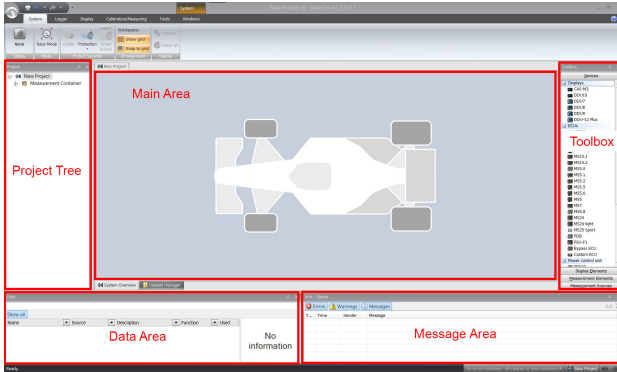

System Configuration Tool RaceCon

- An all integrated software tool for configuration and calibration

RaceCon is an all integrated software tool for configuration and calibration of Bosch Motorsport hardware products, such as ECUs, displays, loggers. The communication is based on Bosch Motorsport MSA-Box interface.

Application

- Calibration of ECU maps and curves
- ECU data file up- and download
- Parameter file up- and download
- Diagnostic functionality for Bosch Motorsport ECUs
- Data file / Work base management
- Integrated flash functionality
- Integrated Bosch sensor database
- Configuration of Bosch Motorsport displays
- Configuration of Bosch Motorsport data loggers
- Configuration of Bosch Motorsport CAN modules
- Communication via K-Line/CAN/Ethernet (KWP/CCP/XCP)
- CAN communication log functionality (baud rate changeable)
- Quick data access over Race Mode
- Intuitive design, easy to use