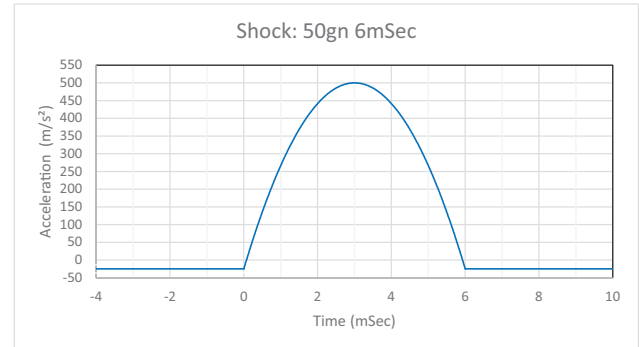

Shock

Shock: 10 shocks (pos. and neg.) / direction
 50gn 6mSec ISO 16750-3

Time (mSec)	Acceleration Density (m/s ²) ² /Hz
-4	-25
0	-25
3	500
6	-25
10	-25

Represented by:

Europe:
 Bosch Engineering GmbH
 Motorsport
 Robert-Bosch-Allee 1
 74232 Abstatt
 Germany
 Tel.: +49 7062 911 9101
 Fax: +49 7062 911 79104
 motorsport@bosch.com
 www.bosch-motorsport.de